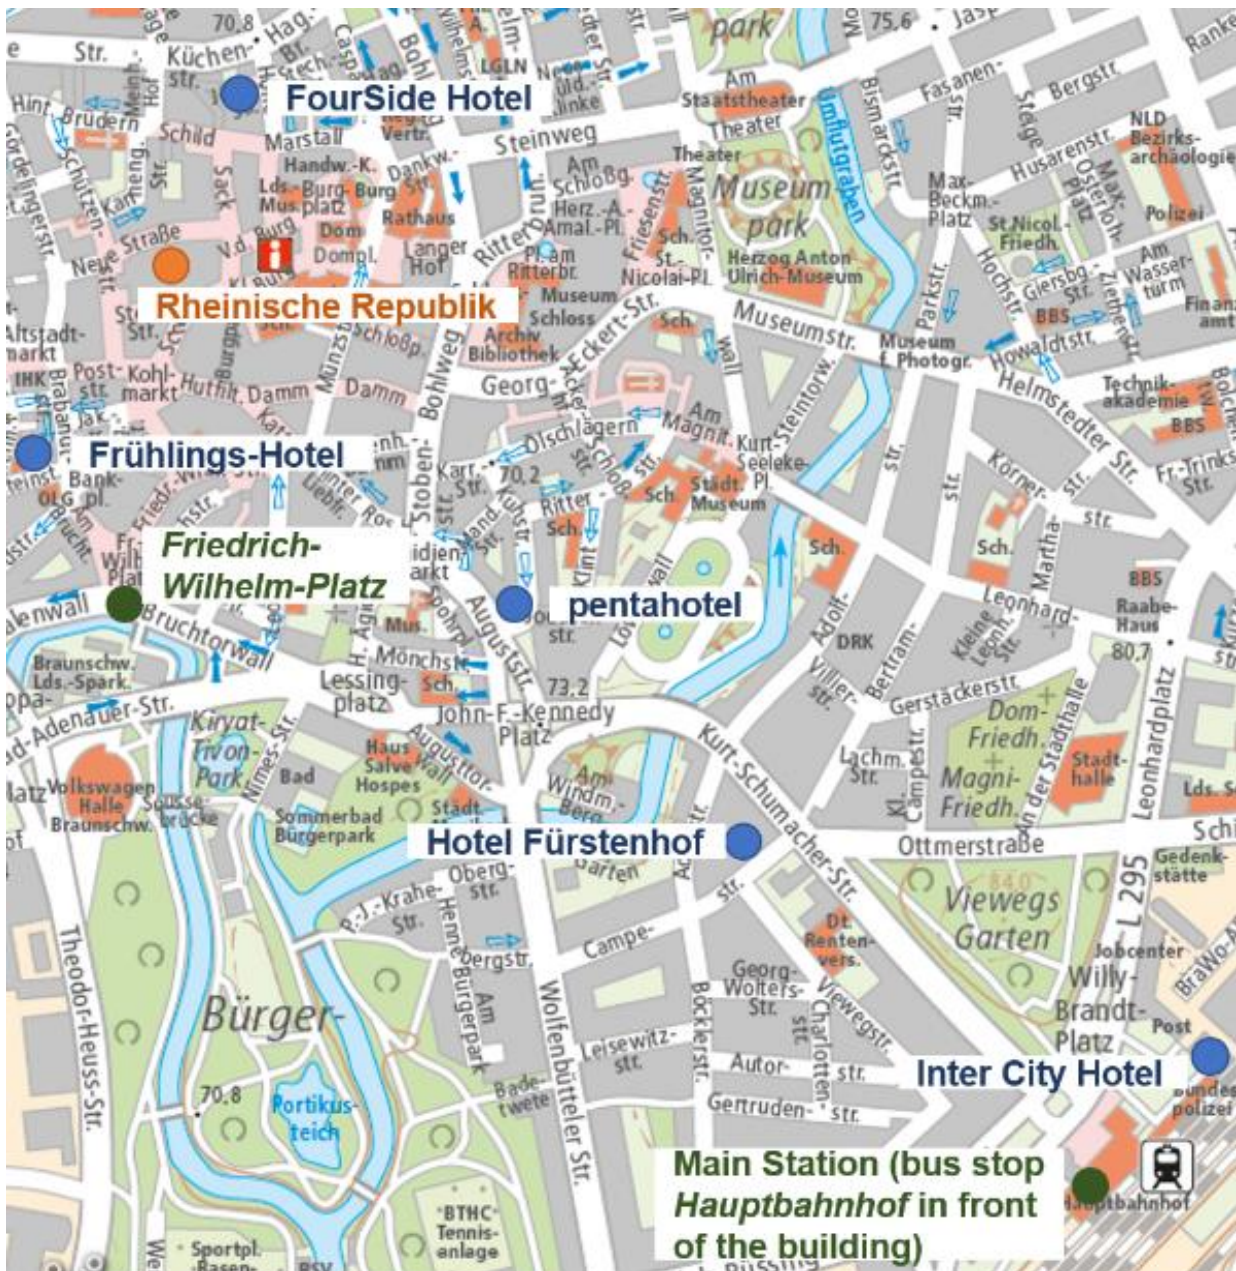

Metro RADON

Bus 461 operates every 30 minutes. Leave bus 461 (direction Lehdorf, PTB) at the “PTB” bus stop. For details please check the bus schedules of Braunschweiger Verkehrs-AG:

<http://www.verkehr-bs.de/fahrplan.html>

General information about Braunschweig:

For general (tourist) information about Braunschweig please go to:

<http://www.braunschweig.de/english/index.html>