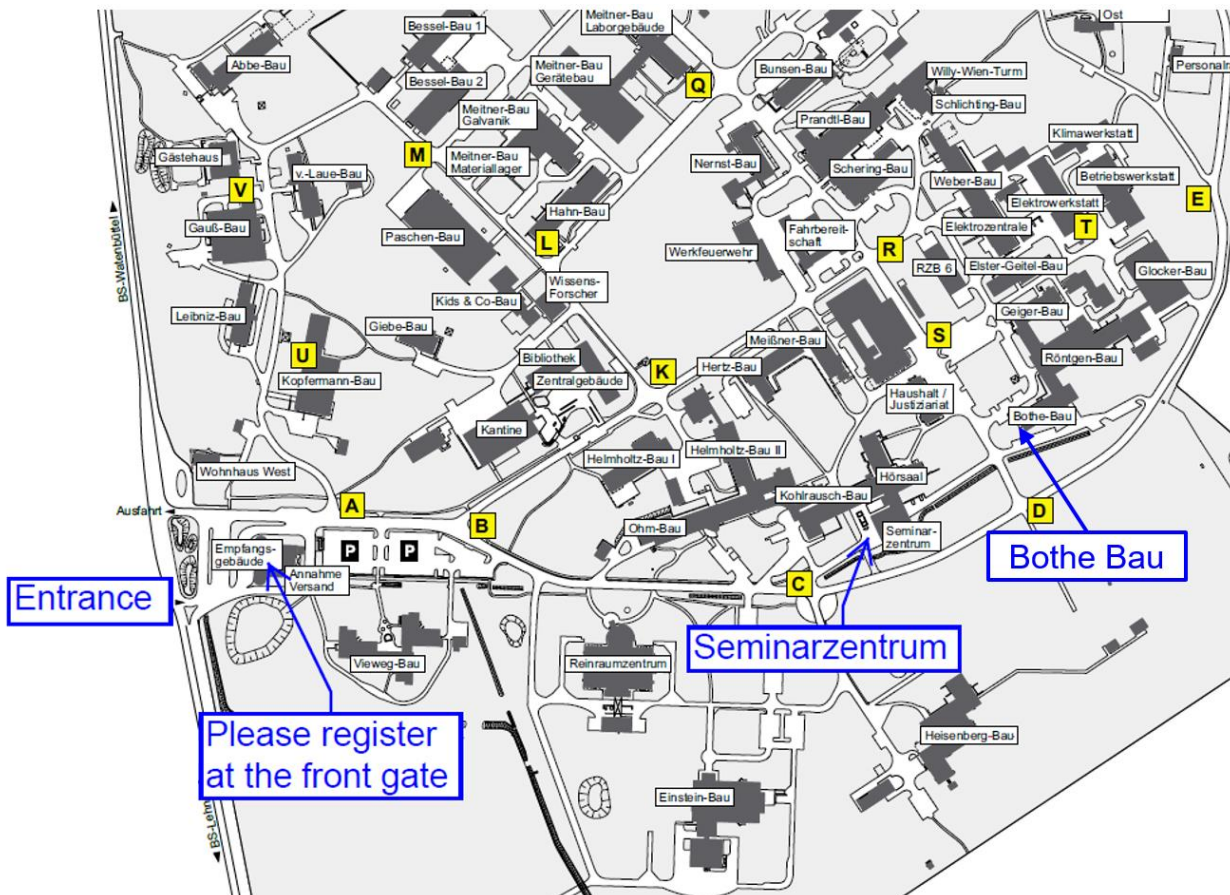

Wednesday, 21 February 2018	
Meeting room: Seminarzentrum A	
09:00 – 10:30	WP 4: Radon priority areas (RPAs) and the development of the concept of a “geogenic radon hazard index” (RHI) (BfS)
10:30 – 11:00	Coffee break
11:00 – 12:30	WP 5: Validation of traceability of European radon calibration facilities (CMI)
12:30 – 14:00	Lunch
14:00 – 15:30	WP 6: Creating impact (AGES)
15:30 – 16:30	WP 7: Management and coordination (BEV-PTP)

Thursday, 22 February 2018	
Meeting room: Room 311 Bothe Bau	
09:00 – 12:00	Separate WP 2 meeting

How to find Seminarzentrum A and Bothe Bau on the PTB site: